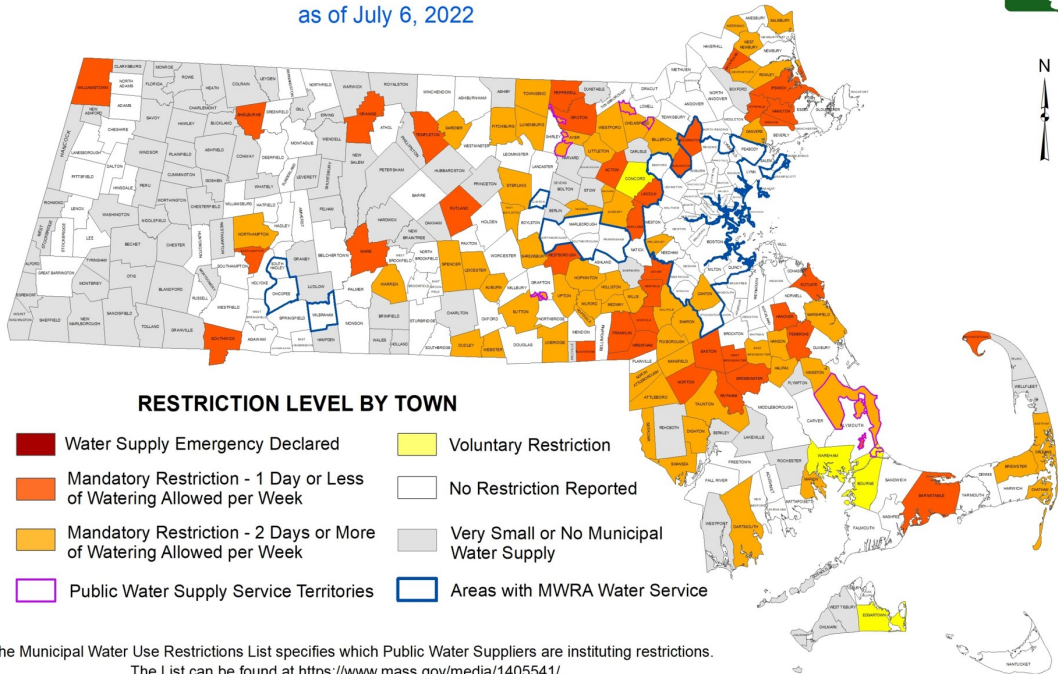

CURRENT MUNICIPAL WATER USE RESTRICTIONS

Non-Essential Outdoor Water Use Restrictions

as of July 6, 2022

The Municipal Water Use Restrictions List specifies which Public Water Suppliers are instituting restrictions. The List can be found at <https://www.mass.gov/media/1405541/>.

SOURCES: