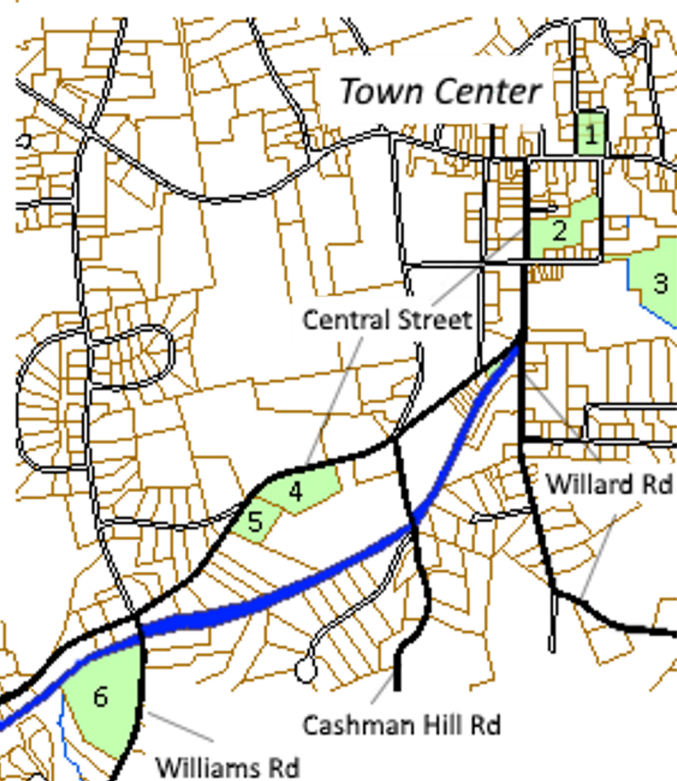

Ashburnham Rail Trail

2017

- Rail Trail segments

- Key Municipal Lands

Key Municipal Lands:

1. Town Hall & Town Common
2. Current DPW location
3. Marden & Bickford Fields
4. Public Safety Complex
5. Post Office
6. Landry Field
7. JR Briggs Elementary School
8. Bresnahan Community Center
9. Sweeney Park